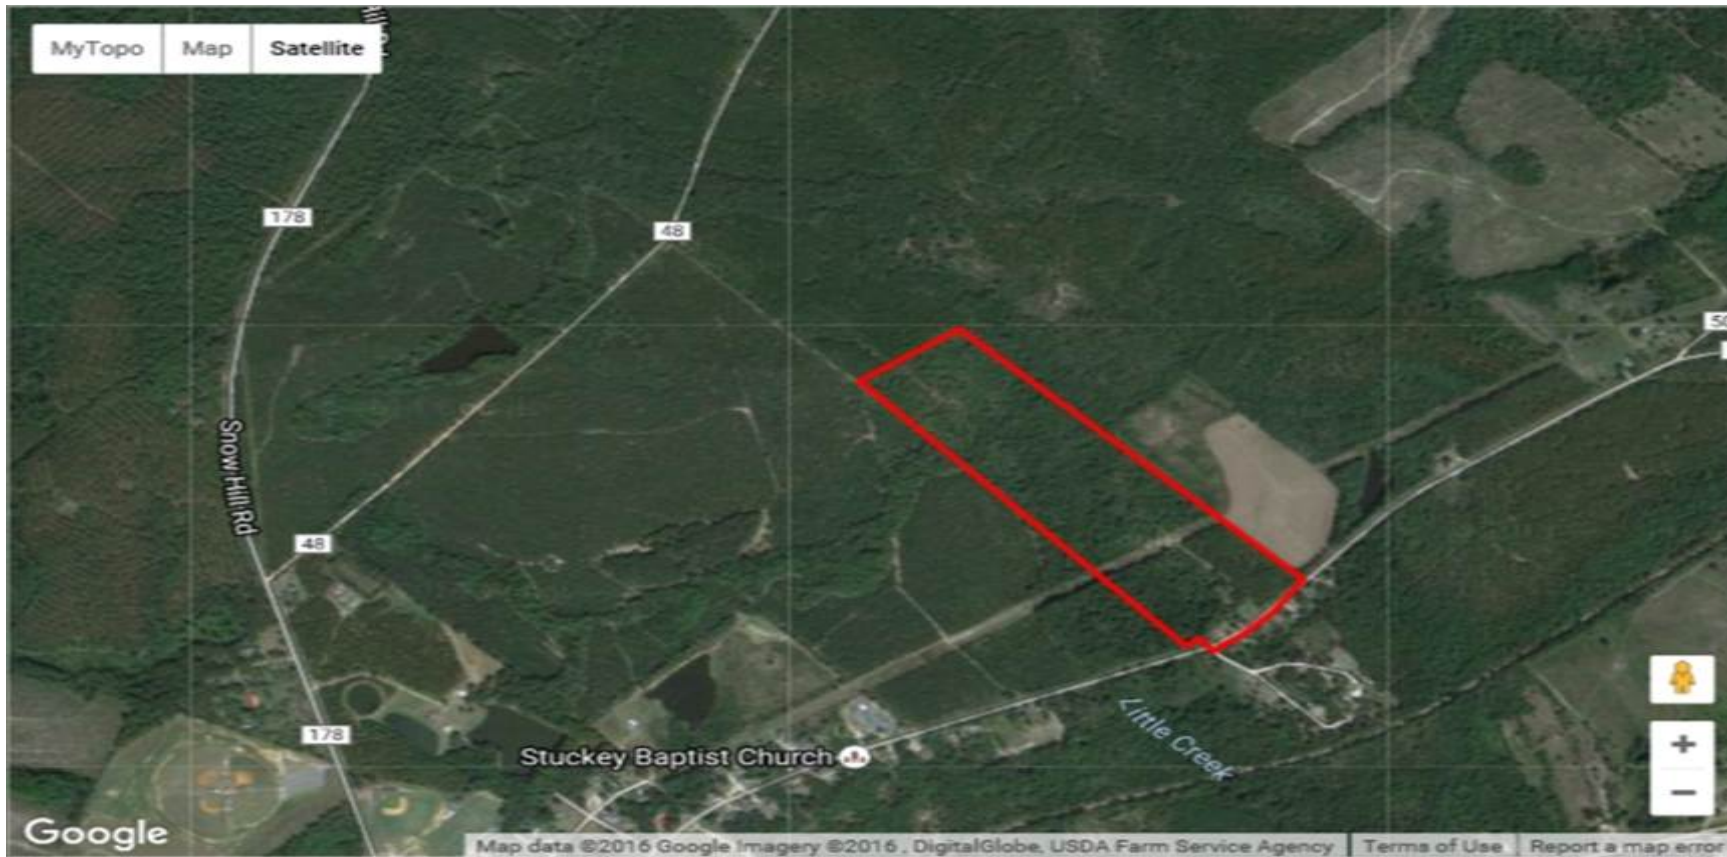

## 44 Acre Recreational/Hunting & Timber Tract

Great 43.96 acre investment tract for hunting, timberland investment or home site, and just in time for hunting season! Property is located on Old Glenwood Road just two miles east of Alamo and approximately ten miles northeast of McRae. Good access from I-16. Features include a seasonal creek, a power line running through the center for good food plots and hunting stands, a mixture of pines and hardwoods, and abundant whitetail deer. There is also an old house that was built in 1944 that could be used as a hunting cabin or for storage. There is an internal road running through the property that allows access to the northern end of the property. Contact Jarrett Lastinger, Agent at 863-513-7724

### Property Details:

Price : \$75,000  
Acreage : 43.96  
MOPLS ID : 27404  
County : Wheeler  
Address : Old Glenwood Rd.  
Alamo, GA, 14170

Scan the code above with your mobile device or click it to go directly to the 44 Acre Recreational/Hunting & Timber Tract

# 44 Acre Recreational/Hunting & Timber Tract