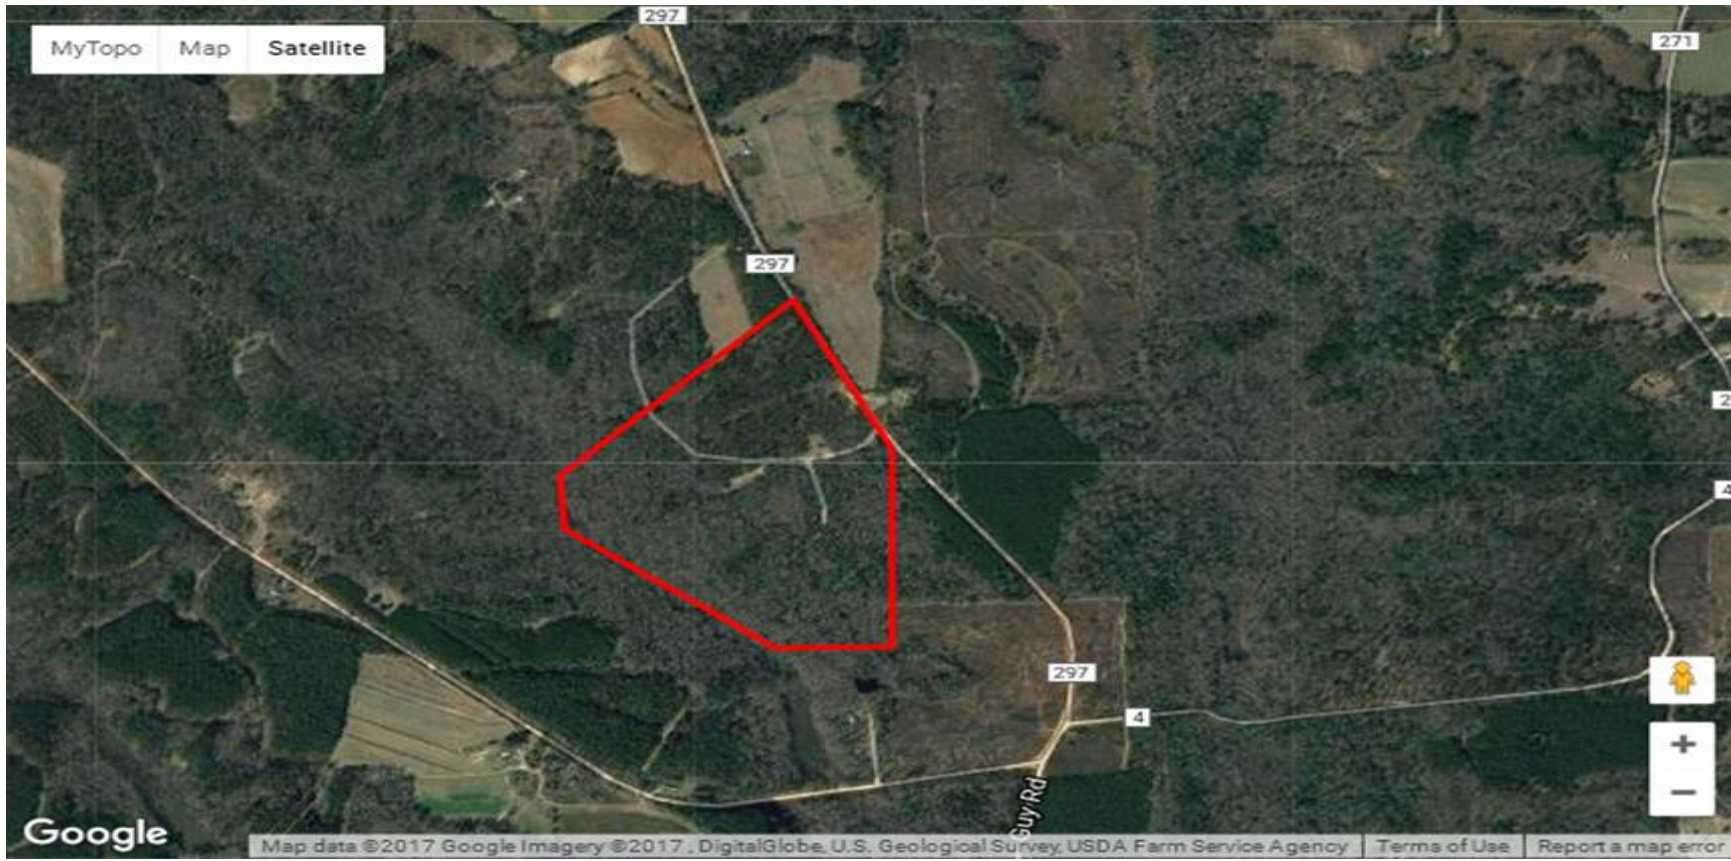

## Exceptional small hunting tract with mobile lodge in Macon County, GA

### Property Details:

Price : \$169,000

Acreage : 67.71

MOPLS ID : 30512

County : Macon

Address : Fountainville Road  
Oglethorpe, GA, 18901

Beautiful secluded hunting retreat located in Big Buck Country! There is also an additional 86 acre property close-by bordering the same creek that is also available.

### Features include:

- \* Located between Ellaville and Oglethorpe, just 30 min west of I-75 at Unadilla
- \* Excellent hunting tract loaded with turkey and big deer
- \* Office style mobile home with open floor space, bathroom, kitchen, gas stove, gas heat, and a/c
- \* Well, septic, and power
- \* Pole barn
- \* Established food plots
- \* Pine and hardwood mix including white oaks and 20+ year old planted pines that have been thinned
- \* Great interior road system and easy access
- \* Year round flowing creek that makes up the west boundary

# Exceptional small hunting tract with mobile lodge in Macon County, GA